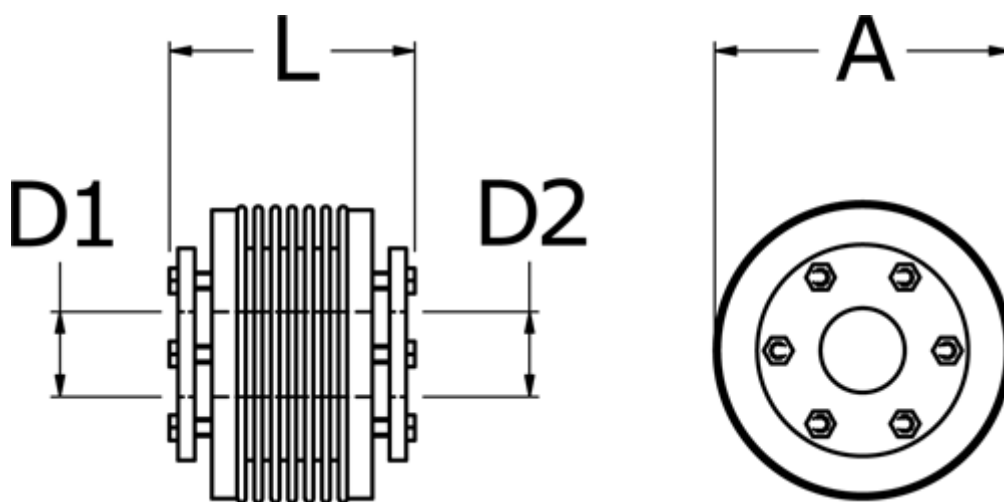

Data Sheet

Article number: 3330505001125555

Description: Bellow coupling type 5 size500
Length 112 mm, bore 55/55 mm

Measures

A	= 122
D1	= 55
D2	= 55
L	= 112
Nom. torque NM (Tkn)	= 500